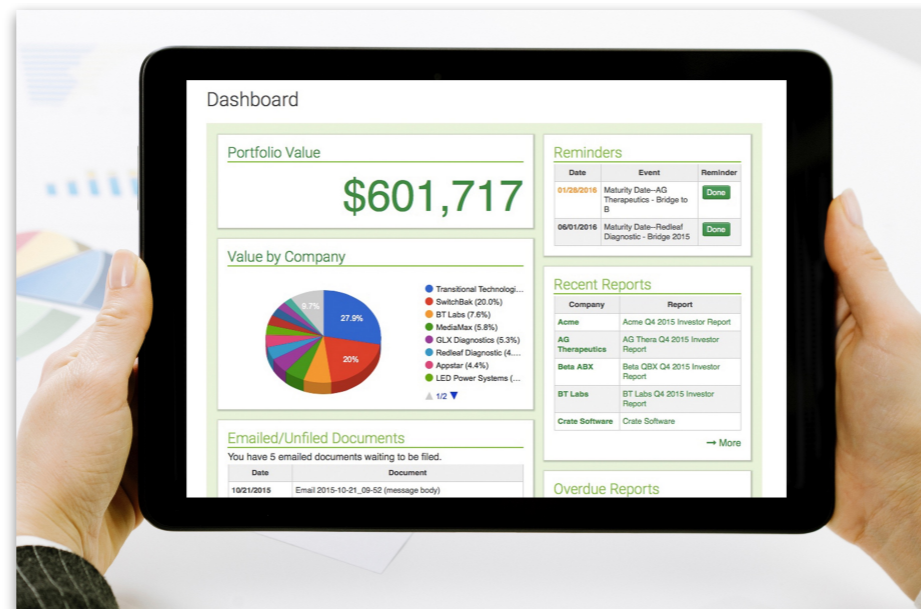

All Your Info. One Place. Smart Investing

It's 11:00am in Nashville. Do you know what your angel portfolio is up to?

Professional Portfolio Management Tools

www.seraf-investor.com

As a benefit of attending the AIE, receive \$100 off Seraf's Professional or Enterprise Portal when you sign up by December 15th.

To learn how Seraf can help you, [schedule a demo](#) and [request your free trial today](#).